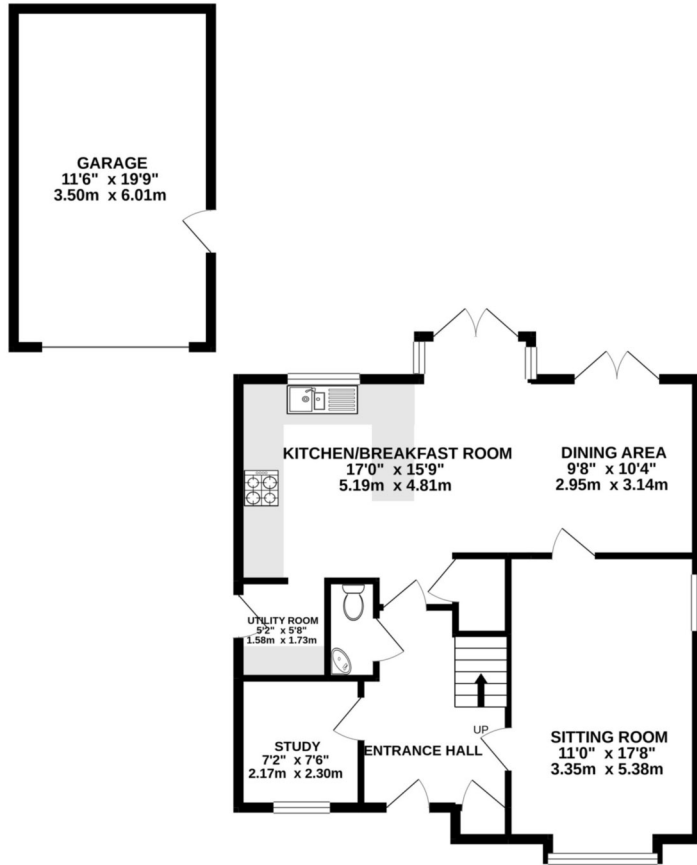

TOTAL FLOOR AREA: 1632 sq.ft. (151.7 sq.m.) approx.

Services

Water, gas, electricity and mains drainage are connected.
Please note that none of the services or appliances have been tested by Pegasus.

Council Tax

Arun District Council Tax: Band E

Viewings by appointment only

Please contact Pegasus on 01243 940940 or call into our office to arrange a viewing of this property.