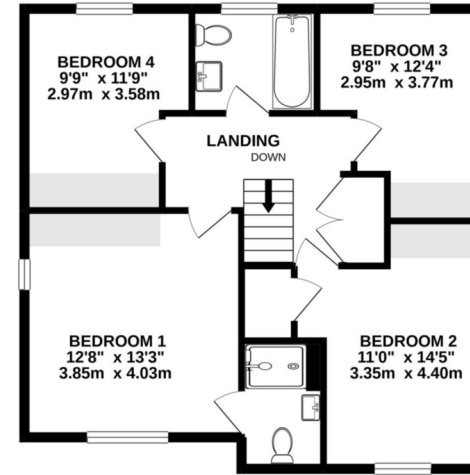

TOTAL FLOOR AREA: 1632 sq.ft. (151.7 sq.m.) approx.

Services

Water, gas, electricity and mains drainage are connected.
Please note that none of the services or appliances have been tested by Pegasus.

Council Tax

Arun District Council Tax: Band E

Viewings by appointment only

Please contact Pegasus on 01243 940940 or call into our office to arrange a viewing of this property.