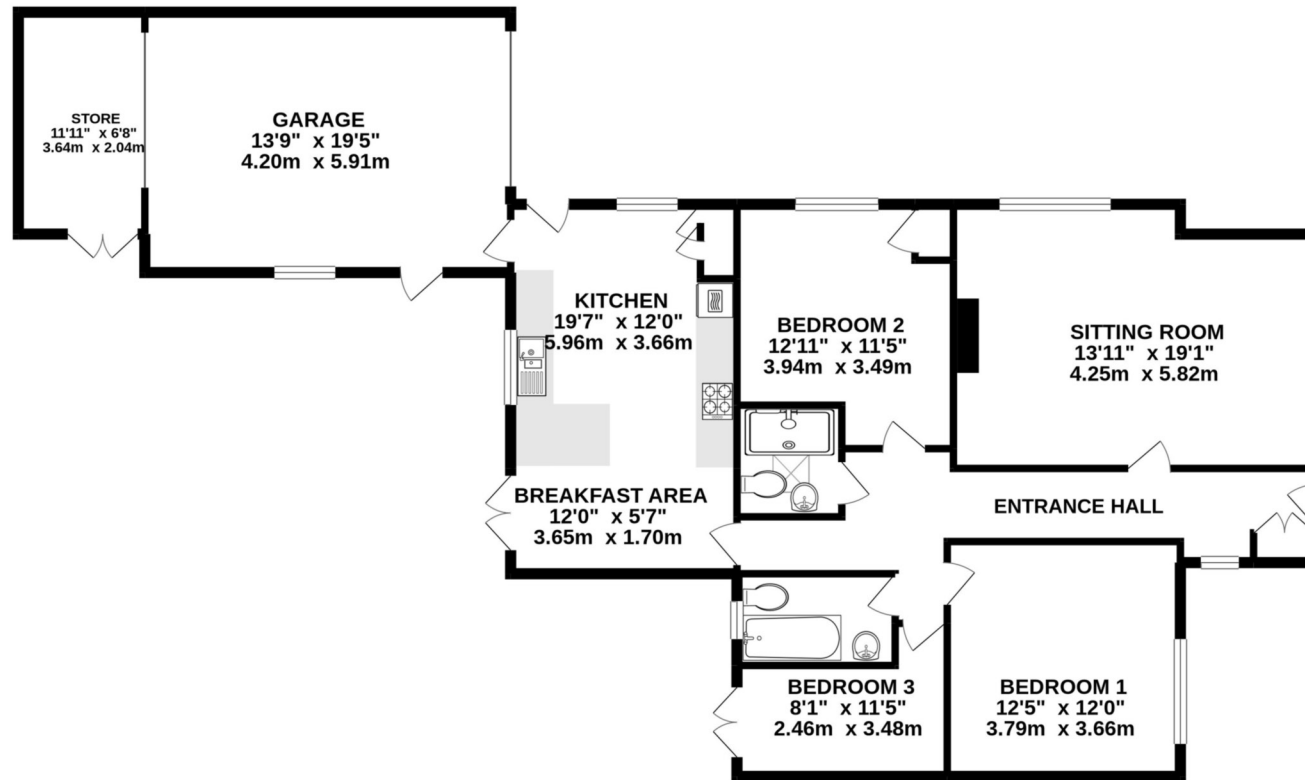

GROUND FLOOR

1410 sq.ft. (131.0 sq.m.) approx.

TOTAL FLOOR AREA: 1410 sq.ft. (131.0 sq.m.) approx.

Services

Water, gas, electricity and mains drainage are connected.
Please note that none of the services or appliances have been tested by Pegasus.

Council Tax

Arun District Council Tax: Band E

Viewings by appointment only

Please contact Pegasus on 01243 940940 or call into our office to arrange a viewing of this property.